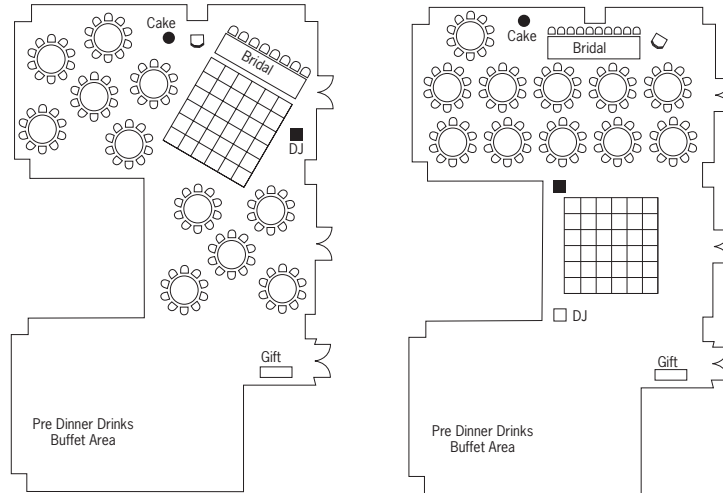

# Plaza Ballroom

	Capacity	Bridal Table	Guest Tables
Plaza Ballroom	120	10	11