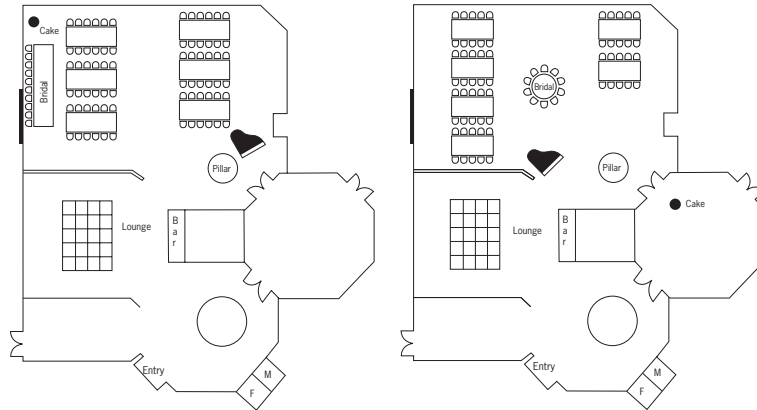

Gershwin's

	Capacity	Bridal Table	Guest Tables
Gershwin's	82	10	6
	80	10	6 rectangles
Wine Room	22	0	Boardroom
Private Dining Suite	32	0	Boardroom
	44	0	4 rectangles