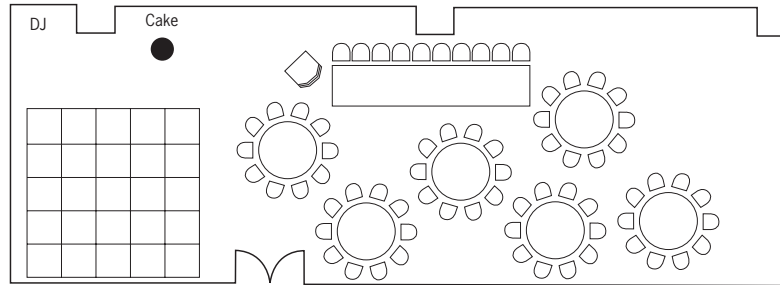

Freshwater Bay Room

	Capacity	Bridal Table	Guest Tables
Freshwater Bay Room	70	10	6